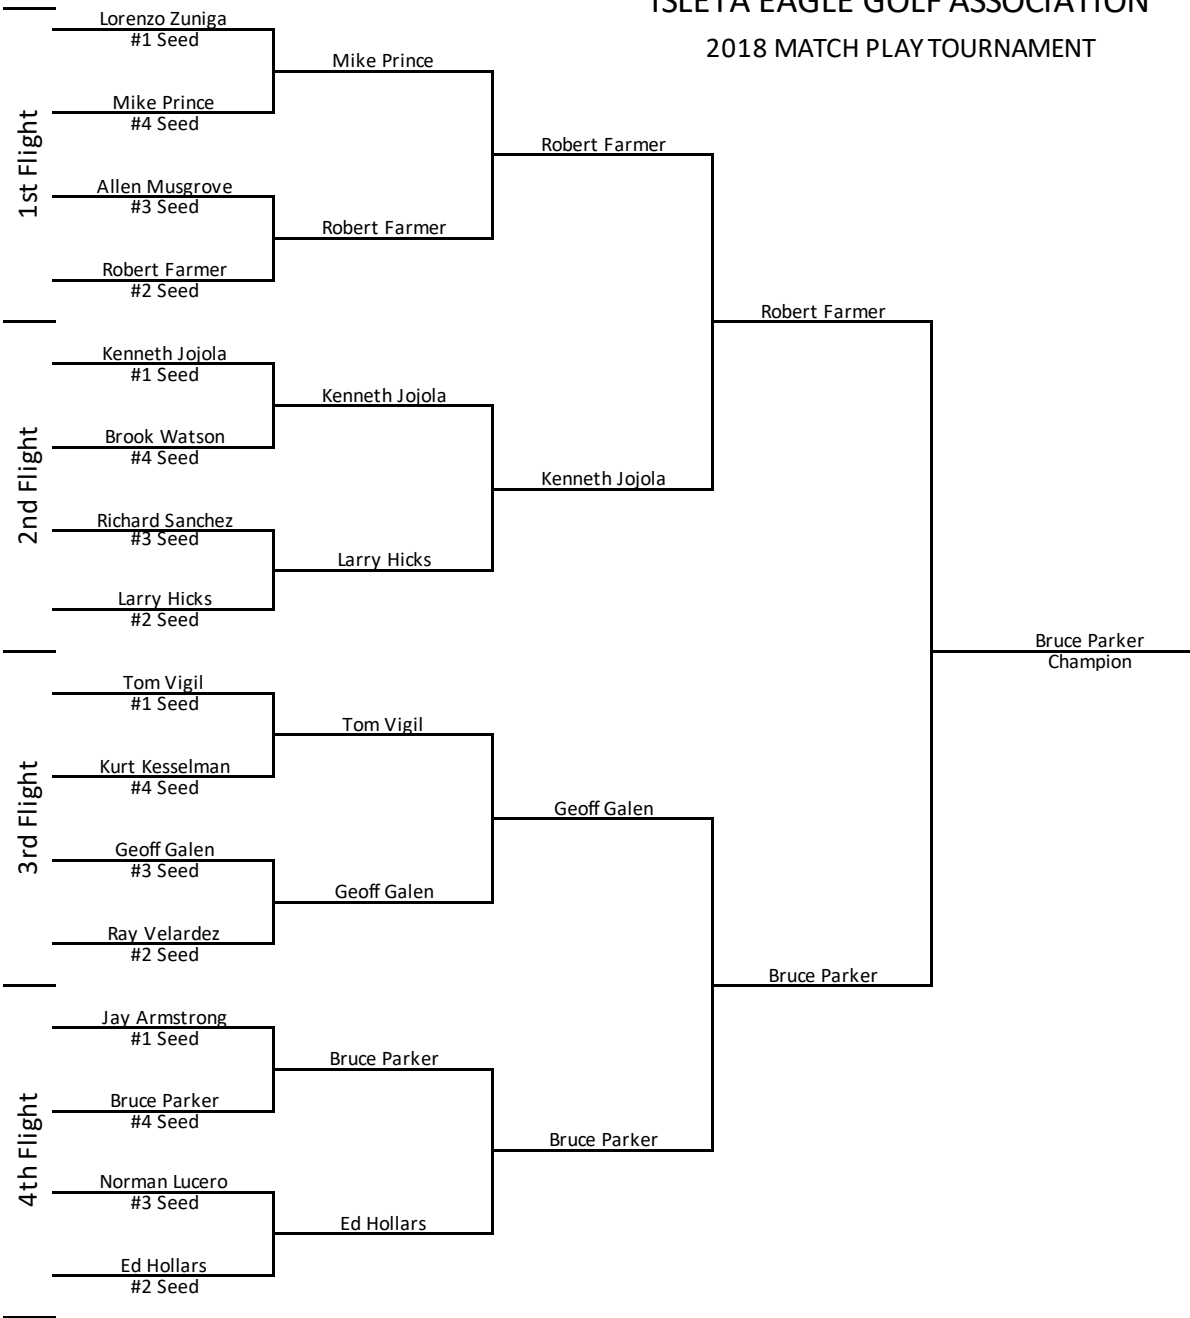

ISLETA EAGLE GOLF ASSOCIATION

2018 MATCH PLAY TOURNAMENT

Round of 16 4/28/18	Quarter Finals 5/26/18	Semi Finals 6/23/18	Finals 7/28/18
------------------------	---------------------------	------------------------	-------------------

Matches may be played early if both players agree

Matches are single loss Elimination

Players receive \$20 Gift Certificate and 20 Player of the year points for each match won