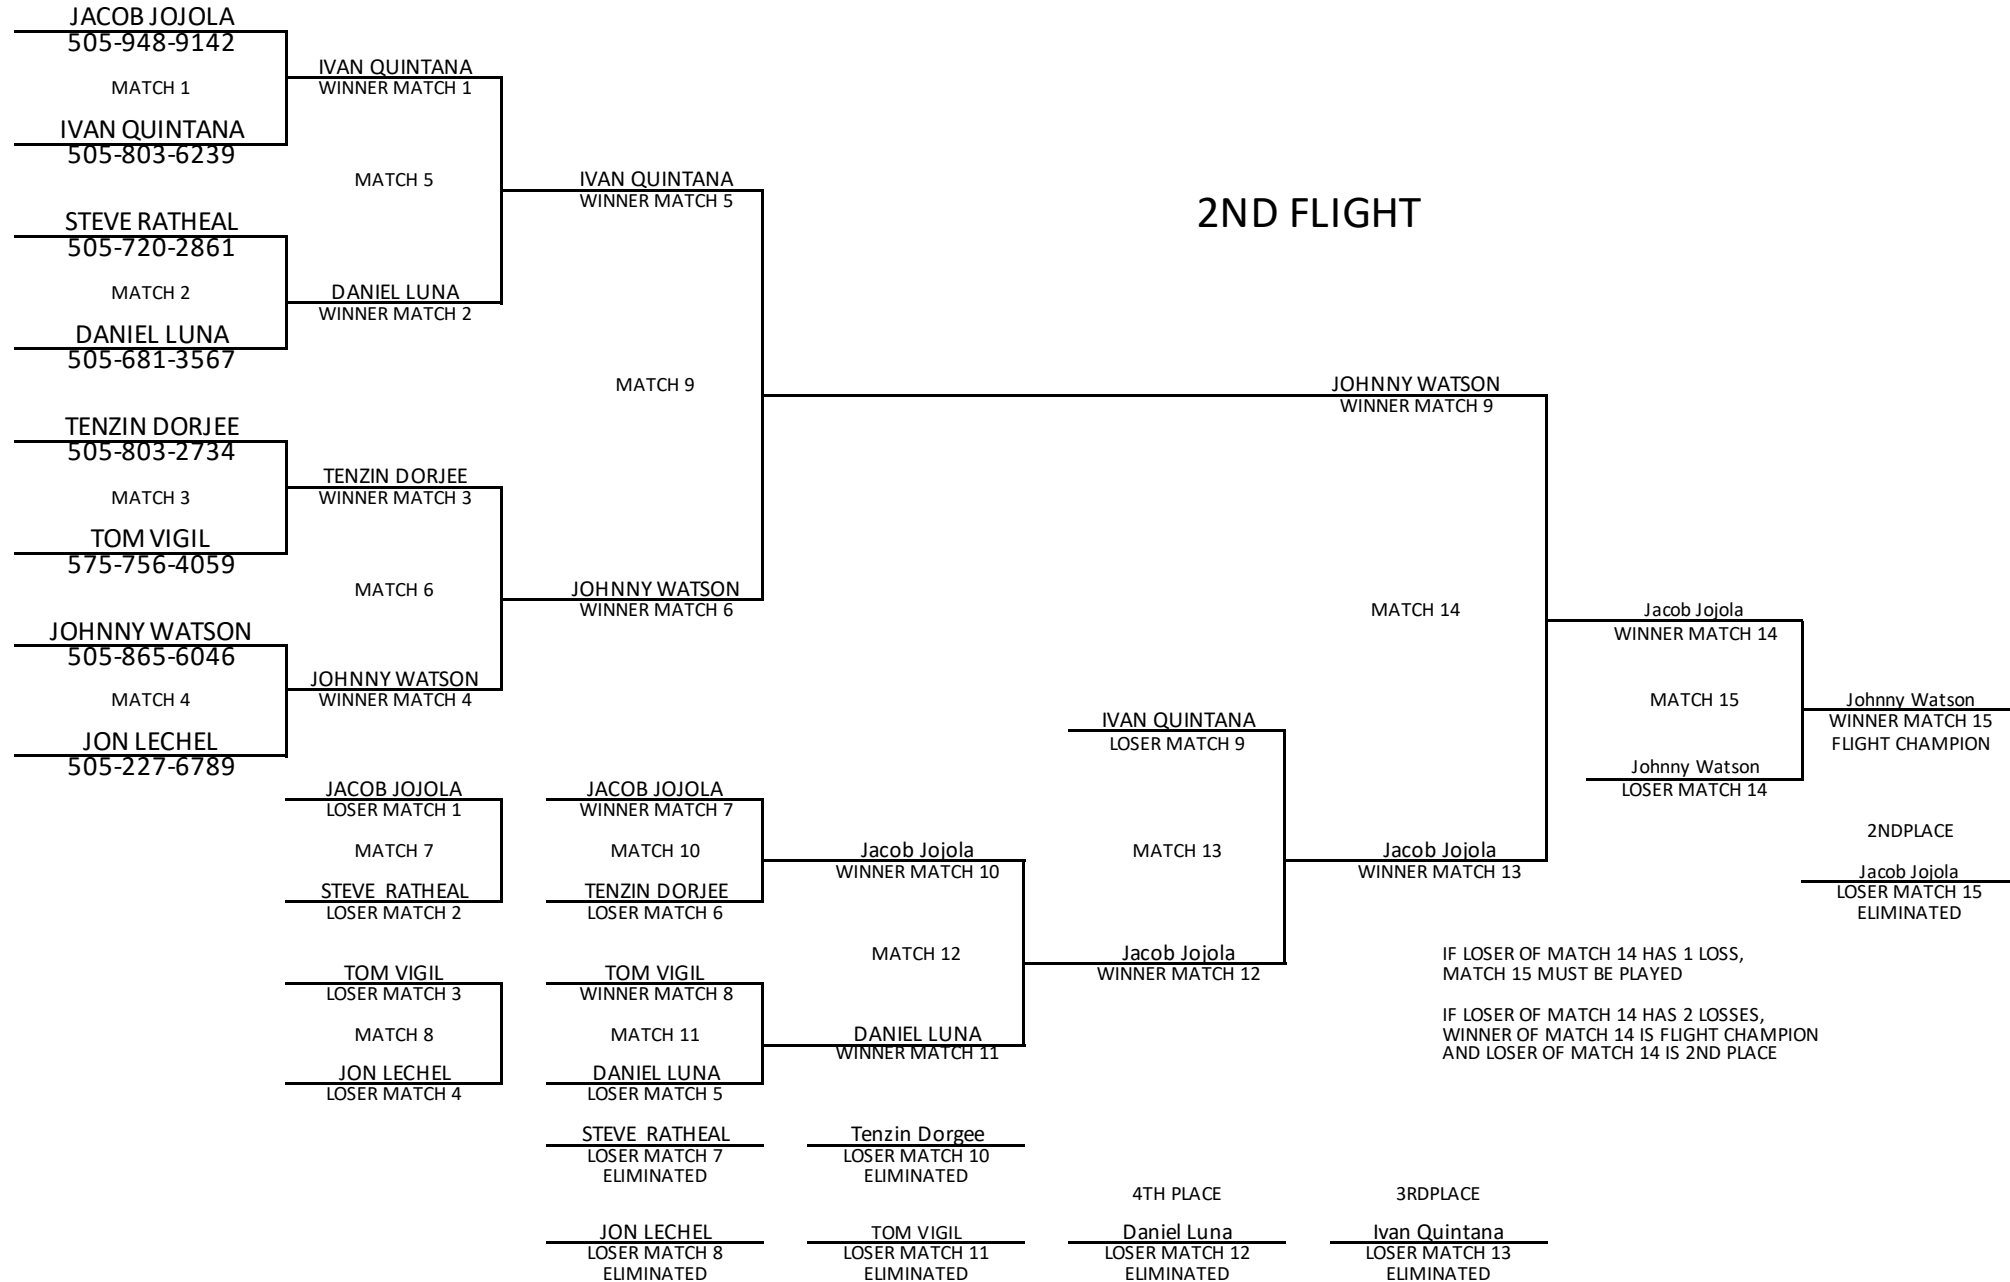

ISLETA EAGLE GOLF ASSOCIATION 2022 MATCH PLAY TOURNAMENT DOUBLE ELIMINATION

ROUND 1 PLAYED MARCH 26	ROUND 2 PLAYED MARCH 27	ROUND 3 PLAYED BY 4/23/22	ROUND 4 PLAYED BY 5/28/22	ROUND 5 PLAYED BY 6/25/22	ROUND 6 PLAYED WK 1 OR 2 JULY	ROUND 7 PLAYED WK 3 OR 4 JULY
----------------------------	----------------------------	------------------------------	------------------------------	------------------------------	----------------------------------	----------------------------------