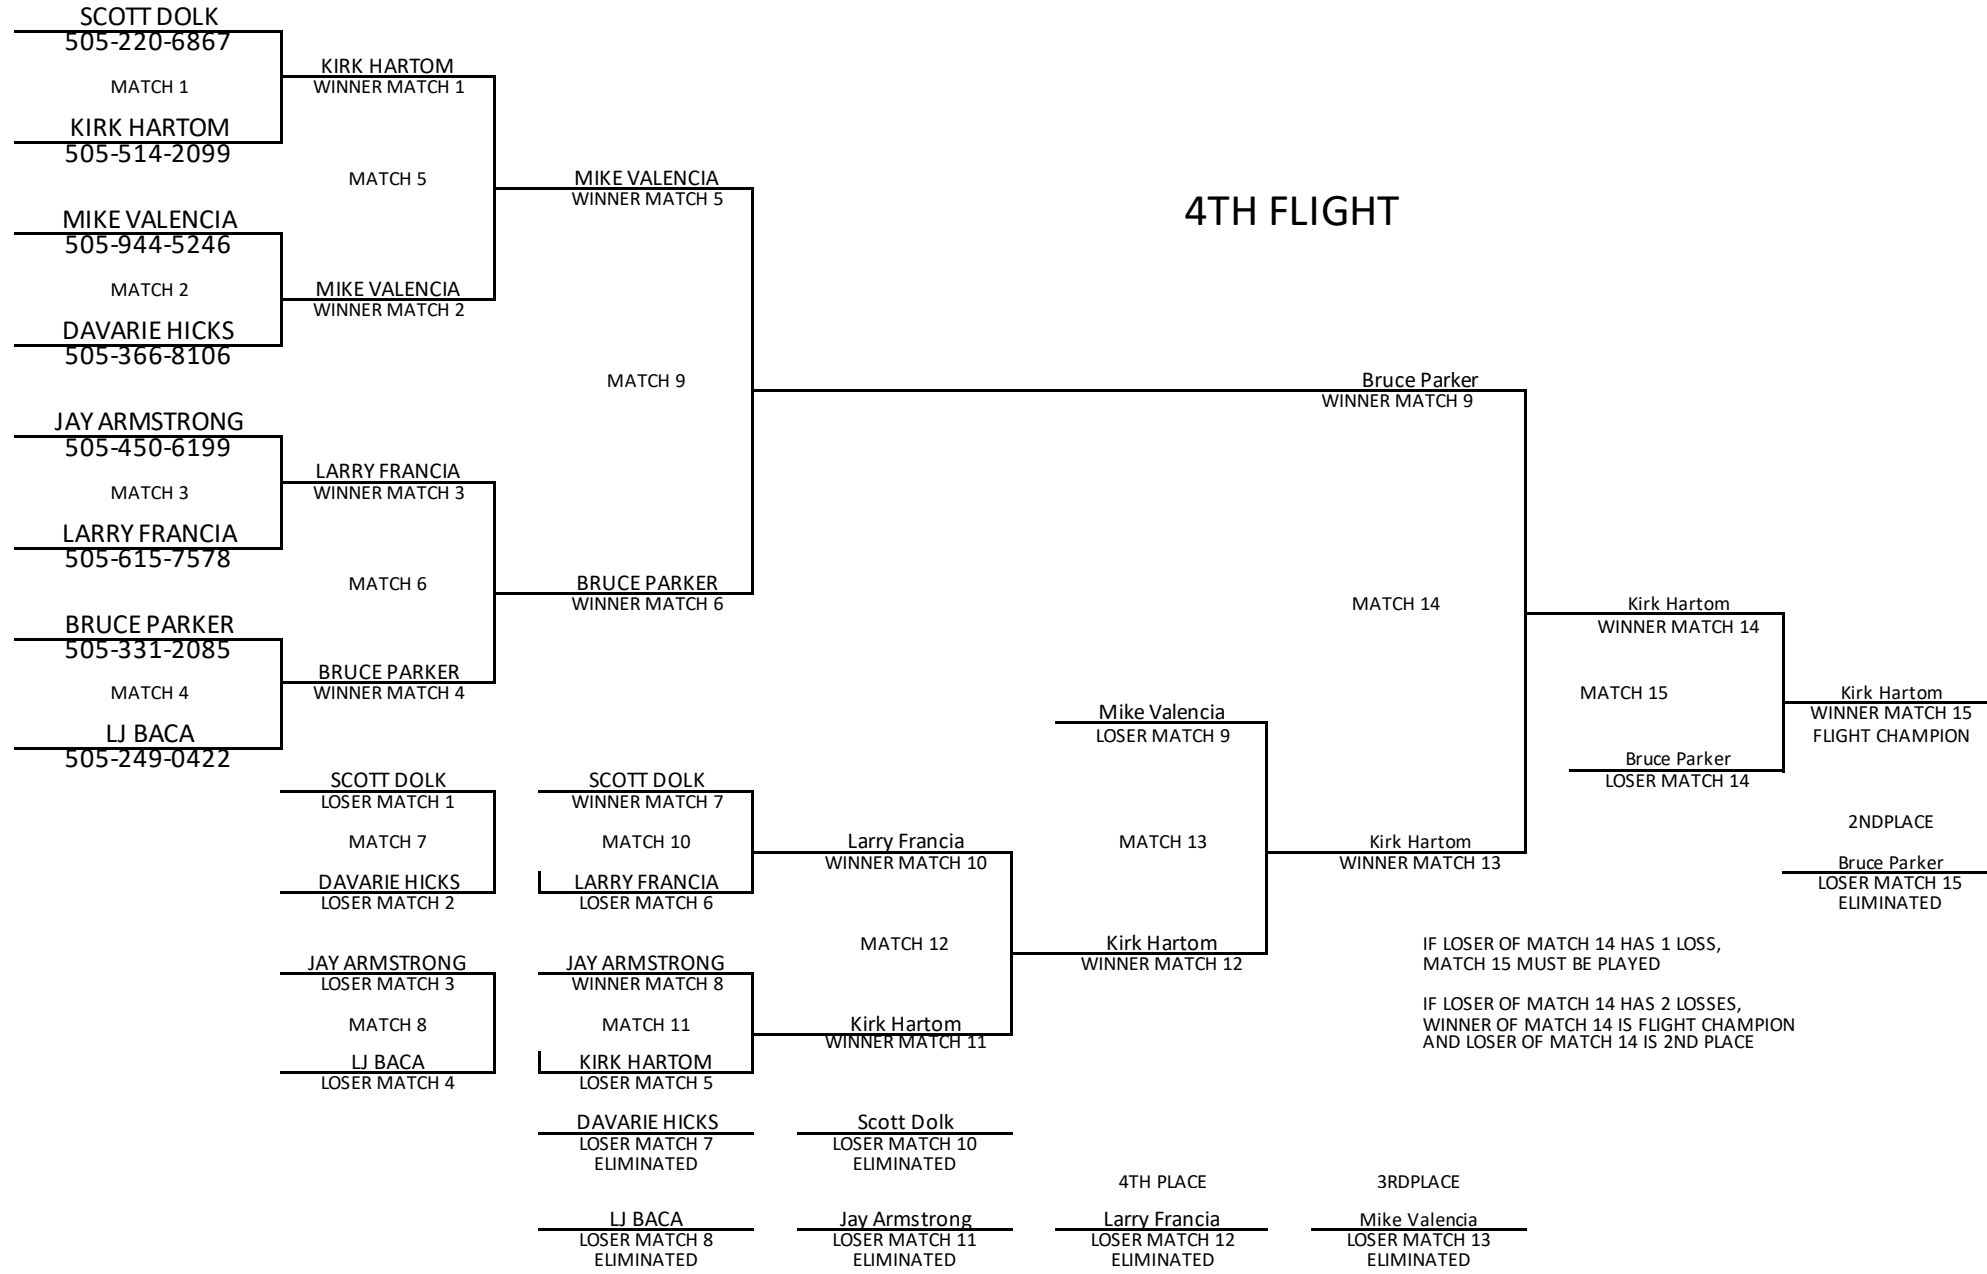

ISLETA EAGLE GOLF ASSOCIATION 2022 MATCH PLAY TOURNAMENT DOUBLE ELIMINATION

ROUND 1 PLAYED MARCH 26	ROUND 2 PLAYED MARCH 27	ROUND 3 PLAYED BY 4/23/22	ROUND 4 PLAYED BY 5/28/22	ROUND 5 PLAYED BY 6/25/22	ROUND 6 PLAYED WK 1 OR 2 JULY	ROUND 7 PLAYED WK 3 OR 4 JULY
----------------------------	----------------------------	------------------------------	------------------------------	------------------------------	----------------------------------	----------------------------------